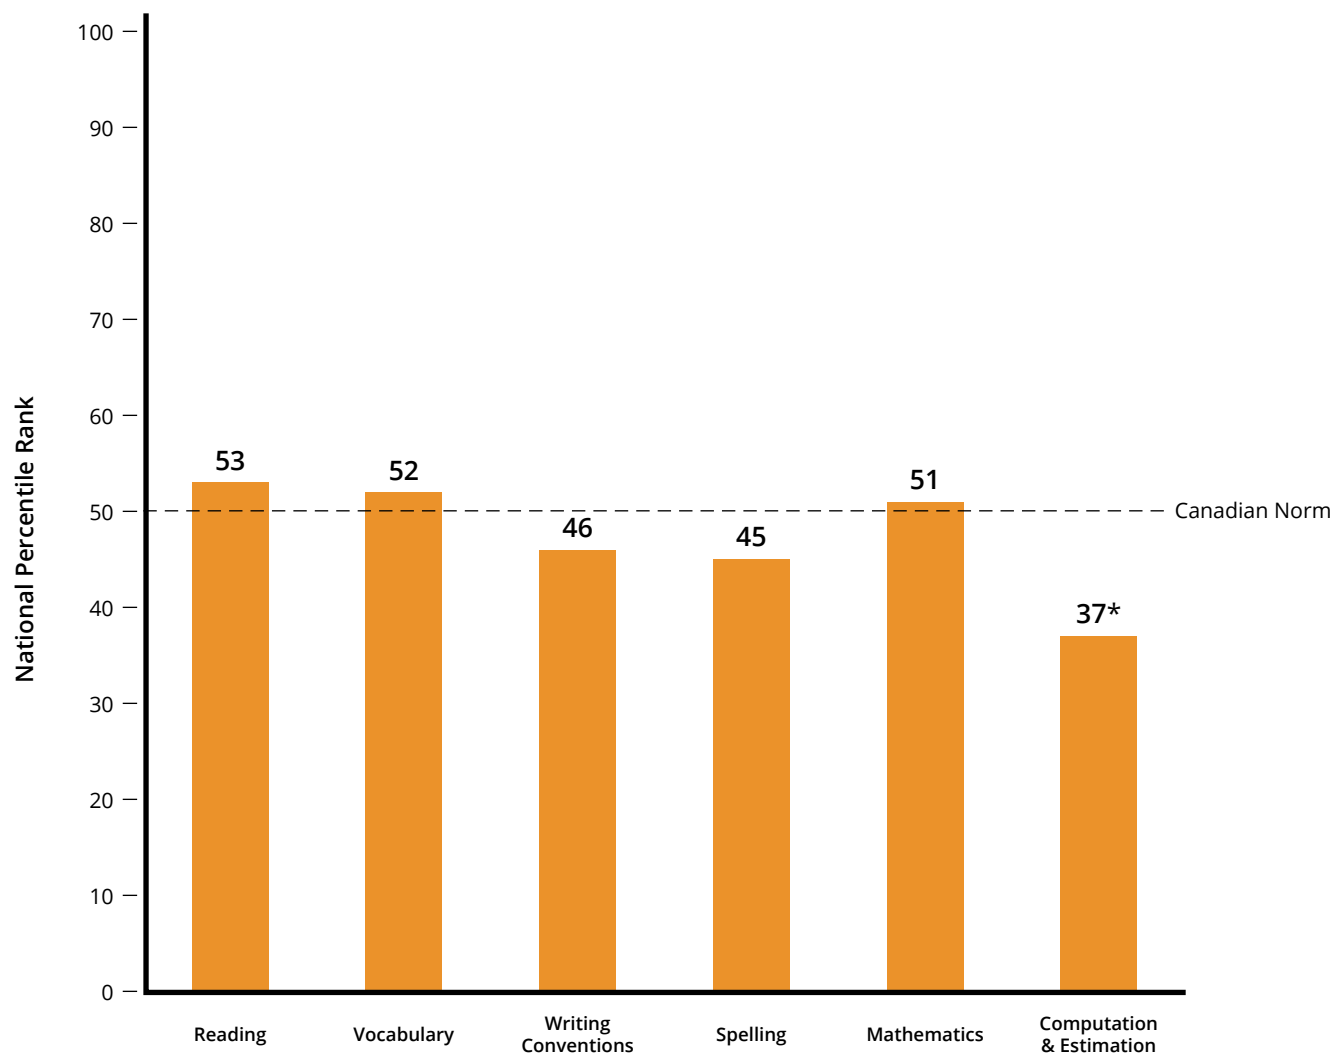

SPRINGFIELD SCHOOL

Grade 6, Fall

School Summary Report

Grade: 6.1
Test Date: 2017/10/10
School: SPRINGFIELD SCHOOL
District: SPRINGFIELD VALLEY SD

Mean National Percentile Rank