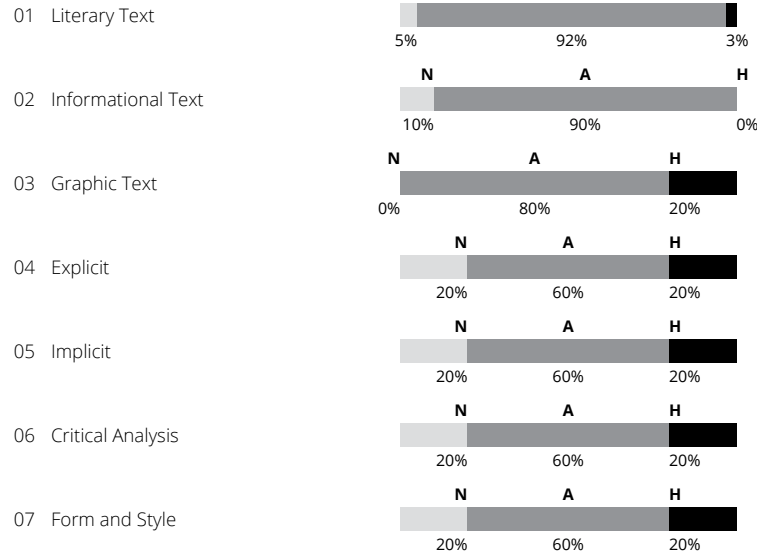

School Summary Report

Grade: 6.1
Test Date: 2017/10/10
School: SPRINGFIELD SCHOOL
District: SPRINGFIELD VALLEY SD

Mastery Level

H High degree
A Adequate
N Non-Mastery

Strengths and Needs

Reading