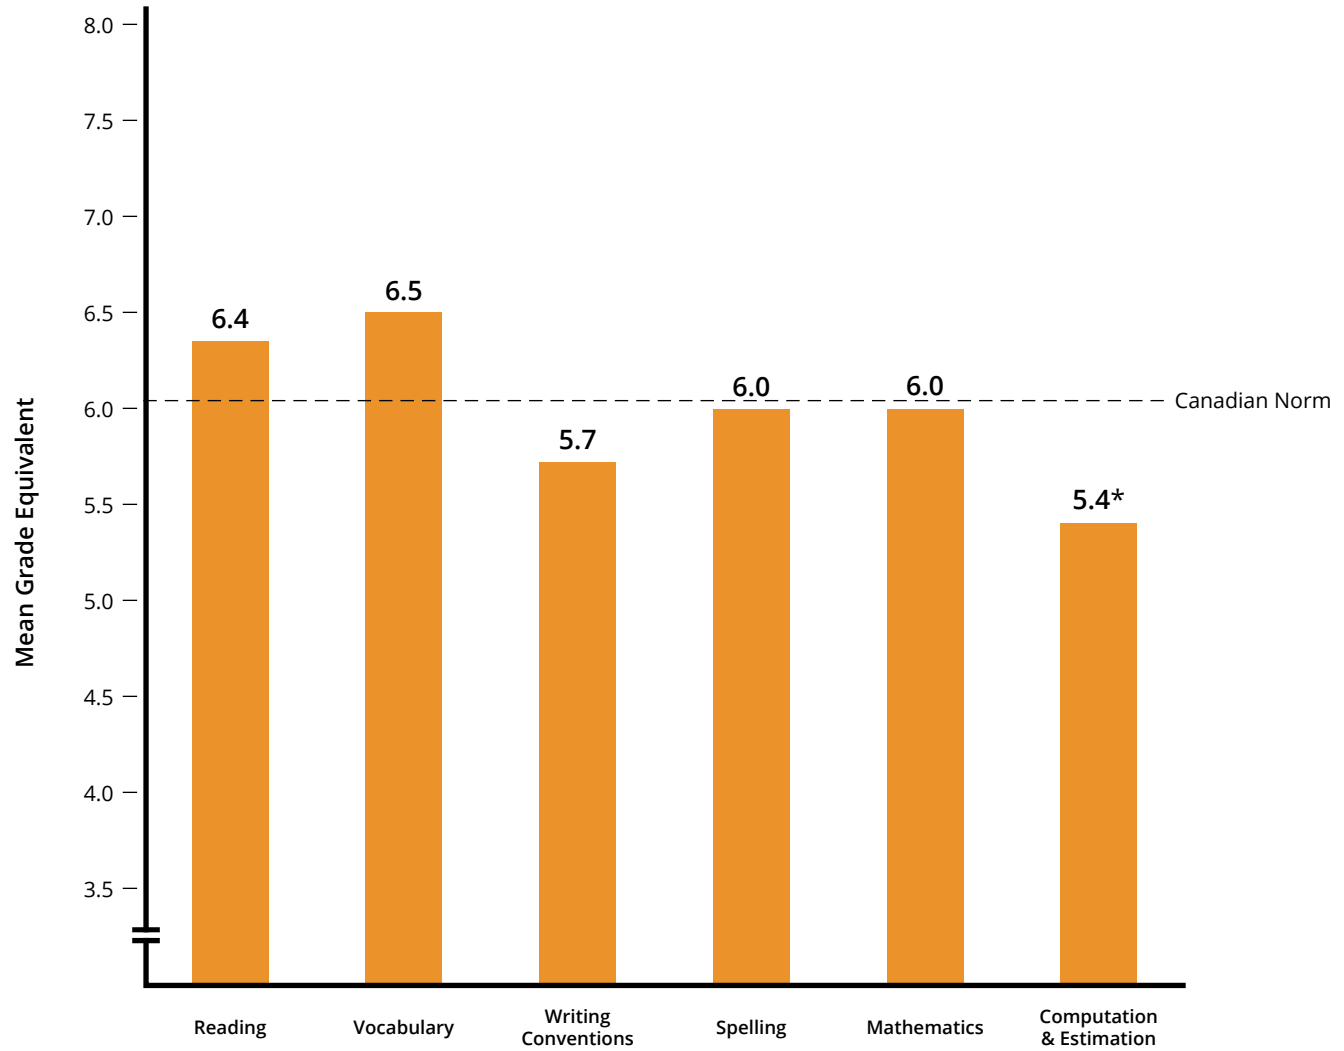

SPRINGFIELD SCHOOL

Grade 6, Fall

Mean Grade Equivalent

School Summary

Grade: 6.1
Test Date: 2017/10/10
School: SPRINGFIELD SCHOOL
District: SPRINGFIELD VALLEY SD

CANADIAN TEST CENTRE
Educational Assessment Services