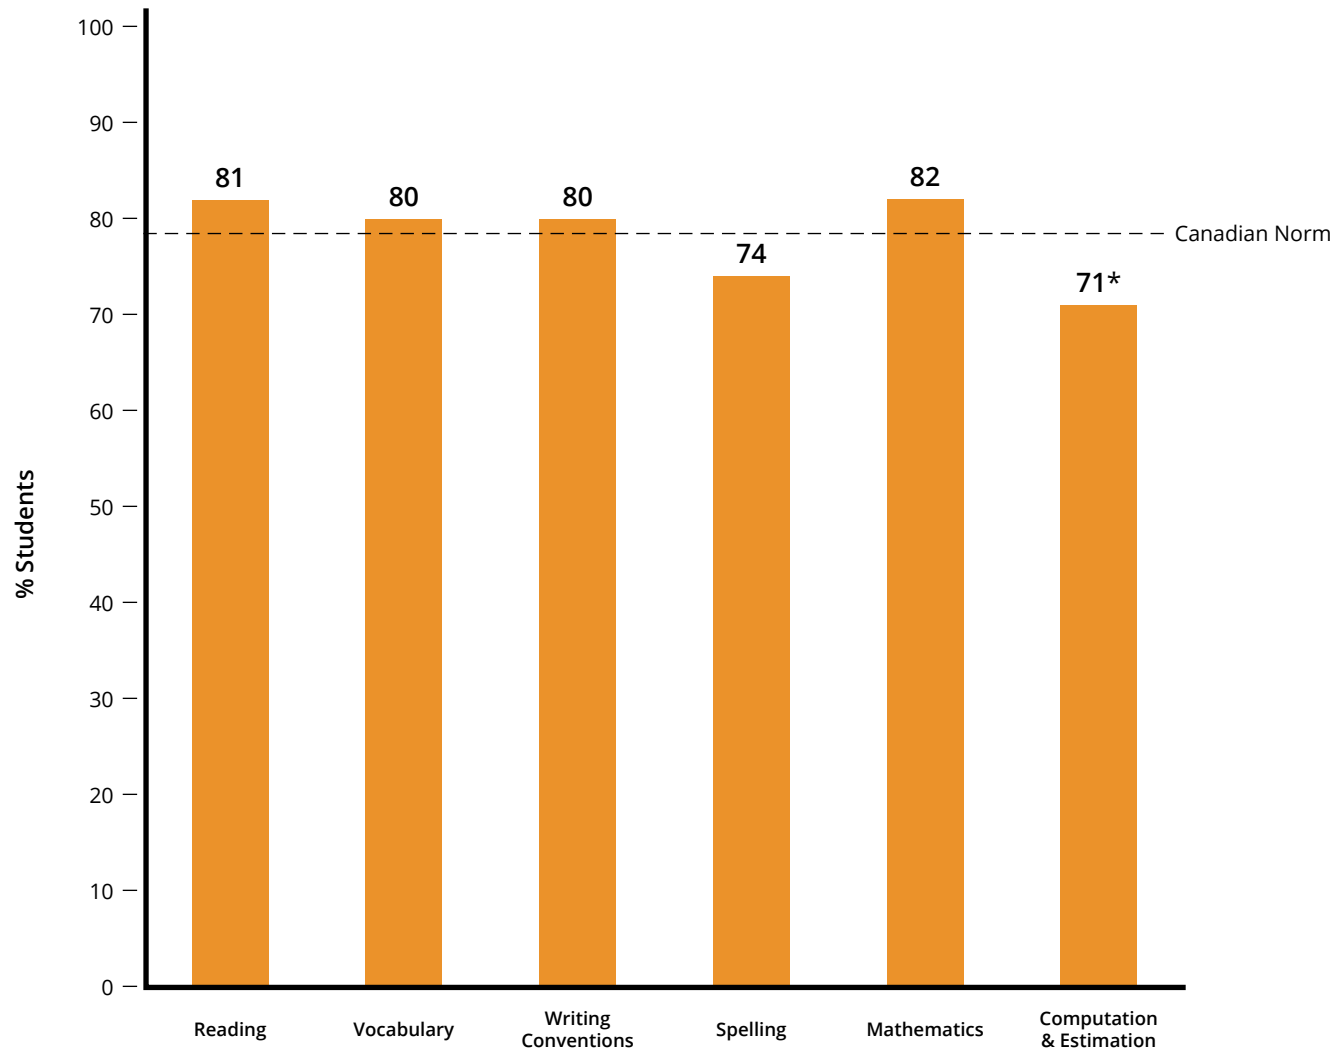

SPRINGFIELD SCHOOL

Grade 6, Fall

School Summary Report

Grade: 6.1
Test Date: 2017/10/10
School: SPRINGFIELD SCHOOL
District: SPRINGFIELD VALLEY SD

Percentage of Students at Stanines 4 to 9

* School is statistically different from Canadian norm

SPRINGFIELD SCHOOL

Grade 6, Fall

School Summary Report

Grade: 6.1
Test Date: 2017/10/10
School: SPRINGFIELD SCHOOL
District: SPRINGFIELD VALLEY SD

Mean National Percentile Rank

School Summary Report

Grade: 6.1
Test Date: 2017/10/10
School: SPRINGFIELD SCHOOL
District: SPRINGFIELD VALLEY SD