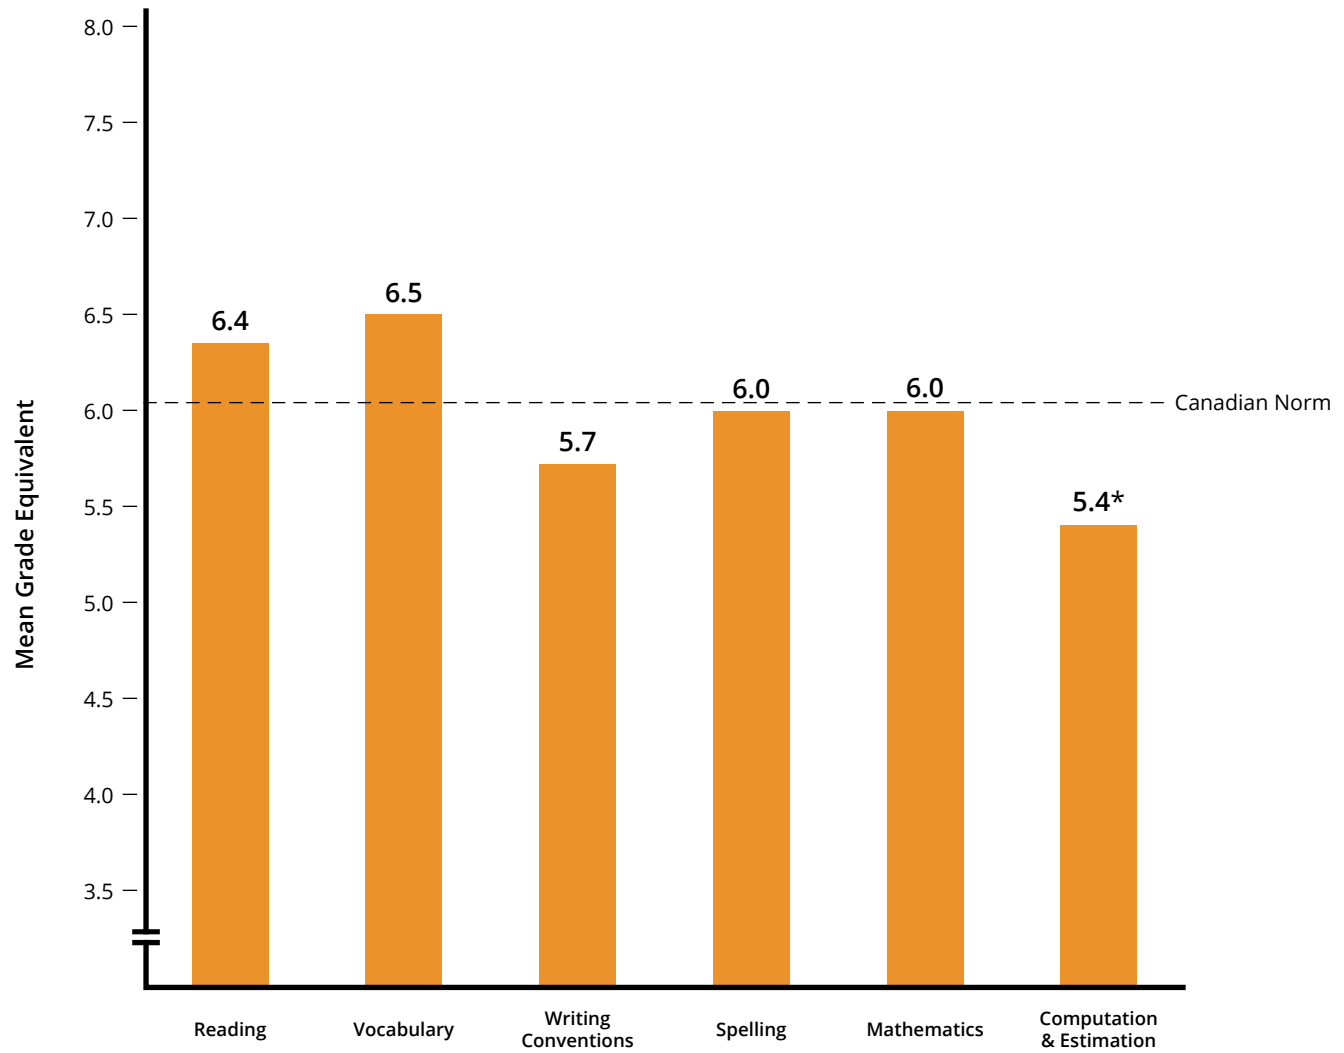

School Summary Report

Grade: 6.1
Test Date: 2017/10/10
School: SPRINGFIELD SCHOOL
District: SPRINGFIELD VALLEY SD

Norm-Referenced Scores

SPRINGFIELD SCHOOL Grade 6, Fall

Mean Grade Equivalent