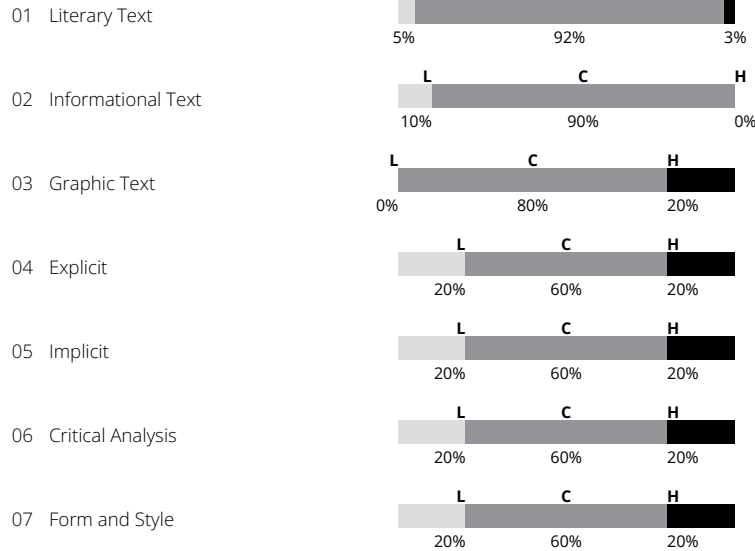

Mean Grade Equivalent

Strengths and Needs

School Summary

Grade: 6.1
Test Date: 2021/10/10
School: SPRINGFIELD SCHOOL
District: SPRINGFIELD VALLEY SD

Competency Level

H High degree
C Considerable
L Limited

Reading