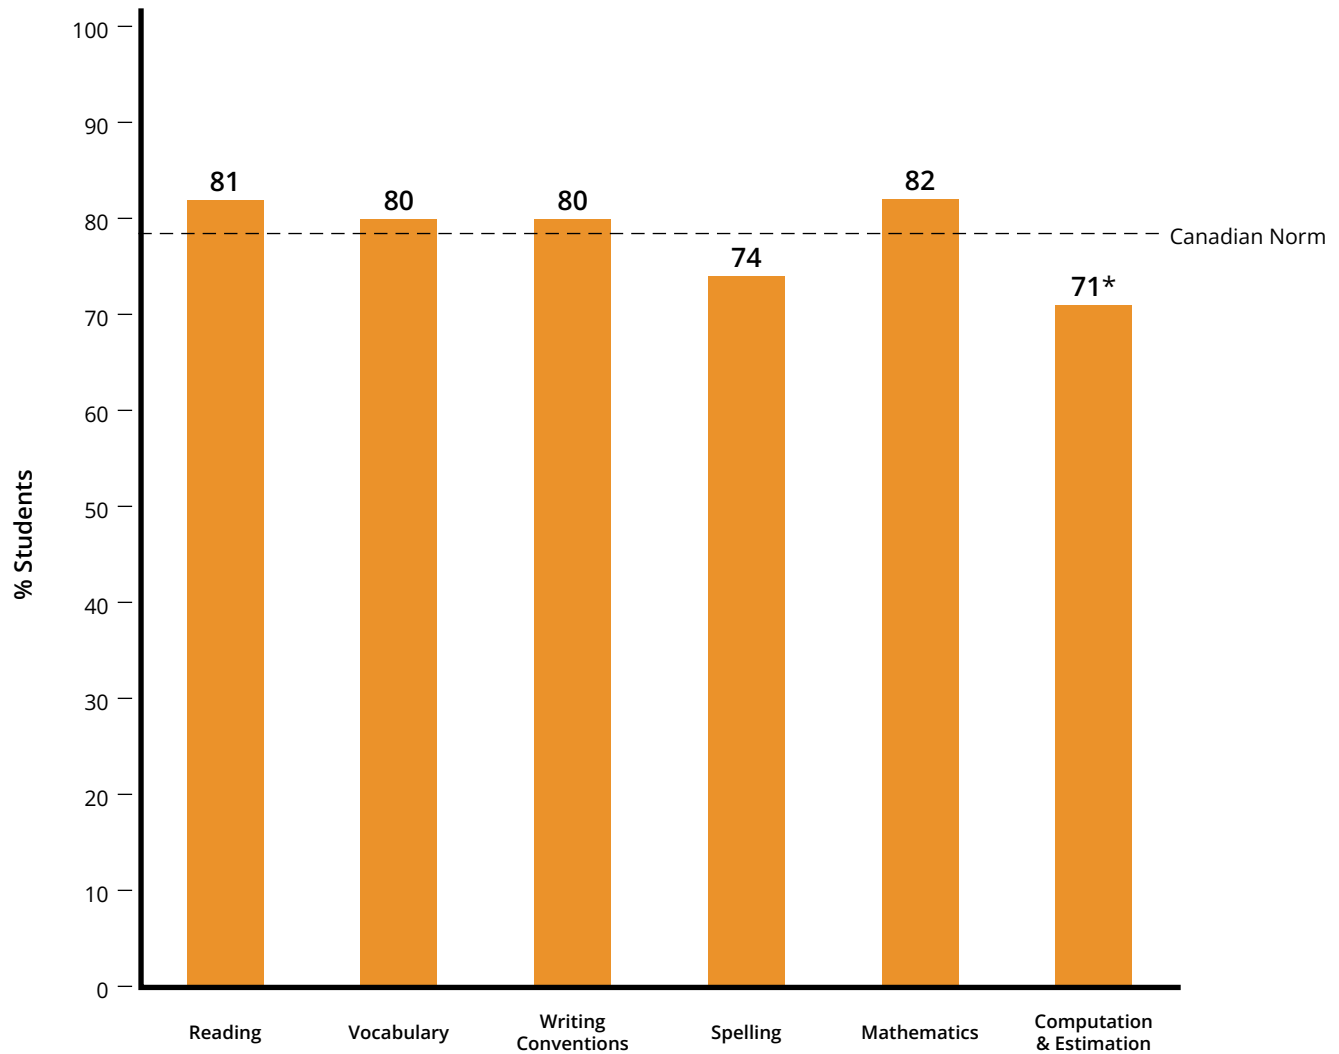

SPRINGFIELD SCHOOL Grade 6, Fall

School Summary

Grade: 6.1
Test Date: 2021/10/10
School: SPRINGFIELD SCHOOL
District: SPRINGFIELD VALLEY SD

Percentage of Students at Stanines 4 to 9

SPRINGFIELD SCHOOL Grade 6, Fall

School Summary

Grade: 6.1
Test Date: 2021/10/10
School: SPRINGFIELD SCHOOL
District: SPRINGFIELD VALLEY SD

Mean National Percentile Rank

SPRINGFIELD SCHOOL Grade 6, Fall

School Summary

Grade: 6.1
Test Date: 2021/10/10
School: SPRINGFIELD SCHOOL
District: SPRINGFIELD VALLEY SD