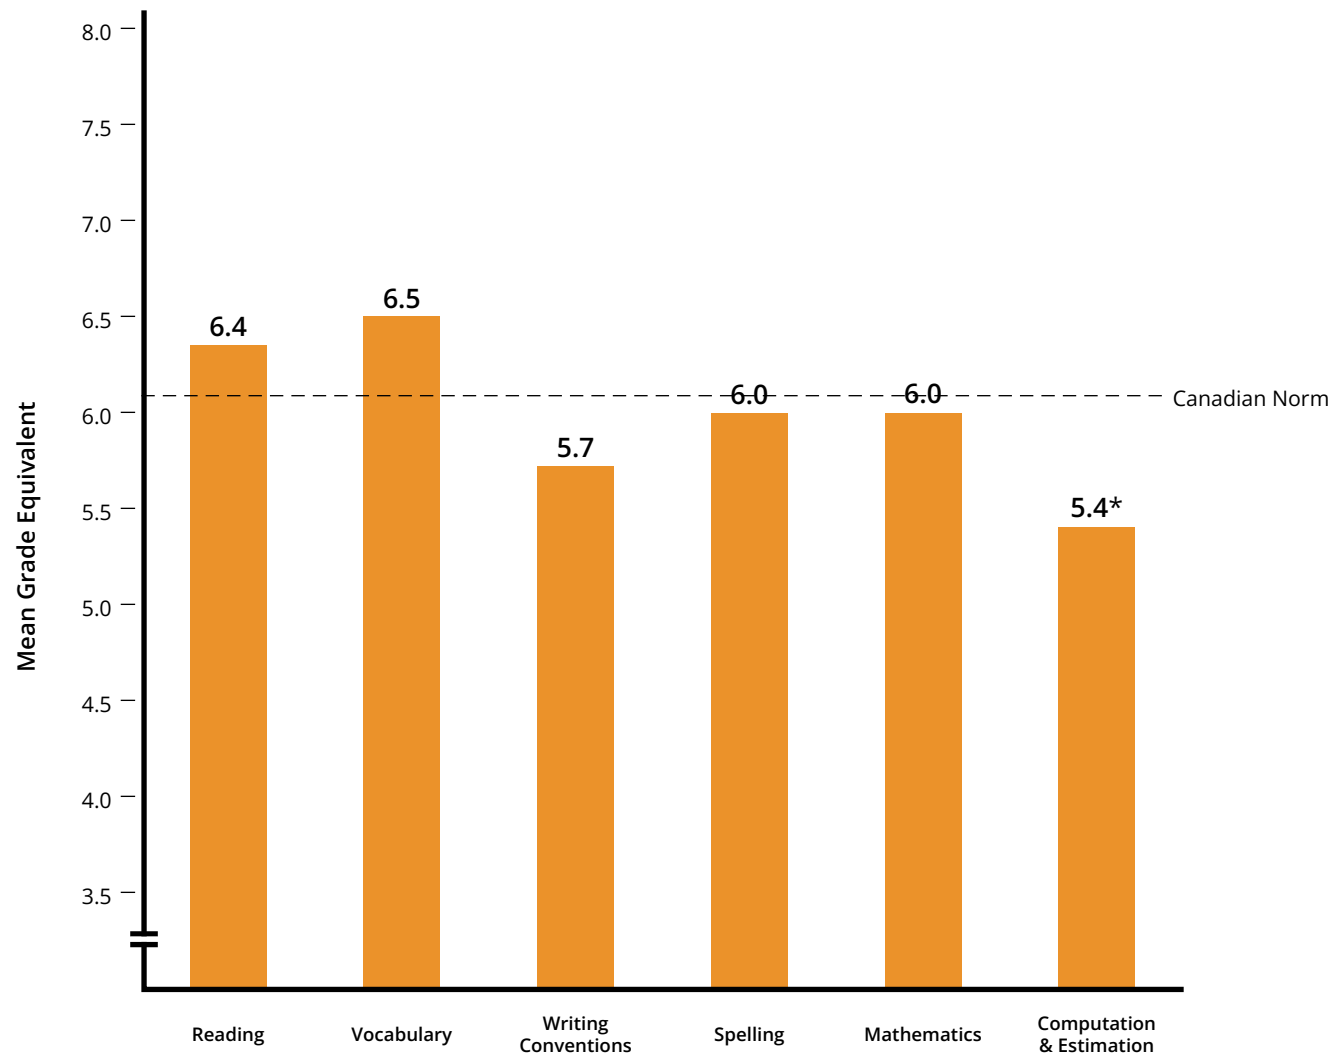

SPRINGFIELD SCHOOL Grade 6, Fall

School Summary

Grade: 6.1
Test Date: 2021/10/10
School: SPRINGFIELD SCHOOL
District: SPRINGFIELD VALLEY SD

Mean Grade Equivalent