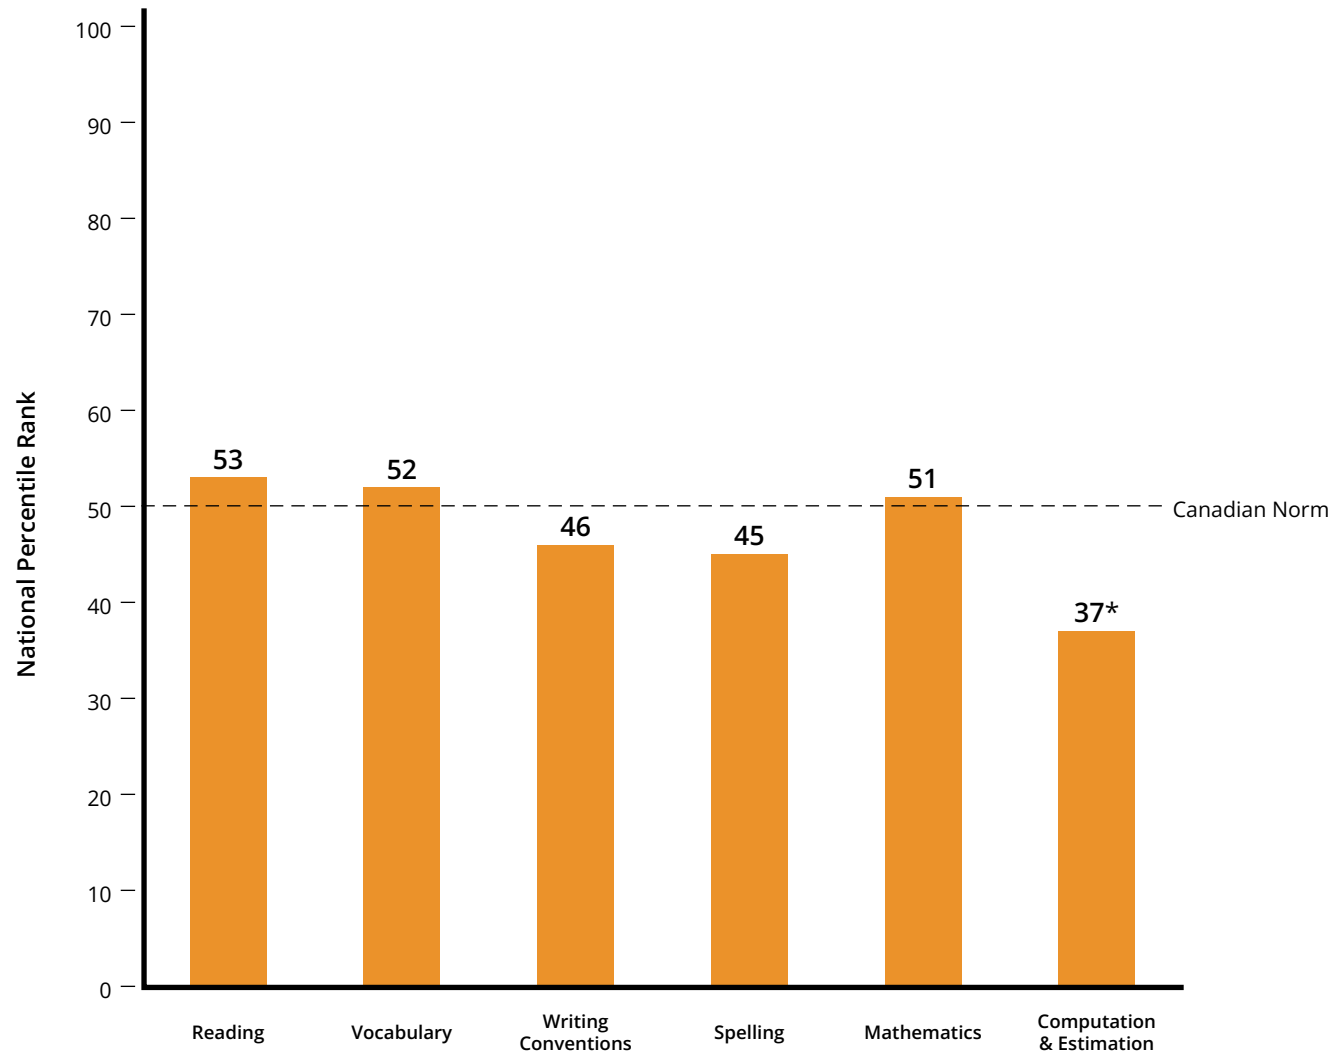

SPRINGFIELD SCHOOL Grade 6, Fall

School Summary

Grade: 6.1
Test Date: 2021/10/10
School: SPRINGFIELD SCHOOL
District: SPRINGFIELD VALLEY SD

Mean National Percentile Rank